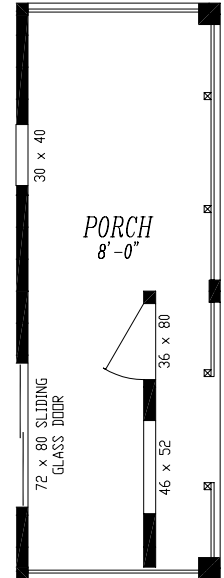

LAKECREST "24" 9563

24'-0" x 52'-0" / 60'-0" W/PORCH

APPROX. 1,248 SQ. FT.

APPROX. 1201 SQ. FT. W/FRONT
DOOR MOVE.

MUST HAVE ADD'L
3RD. DOOR W/OPT GARAGE

46 x 40

62 x 52

OPT. 8'-0" PORCH

OPT. REC. ENTRY

OPT. 4'-0" PORCH
WITH FRONT DOOR MOVE