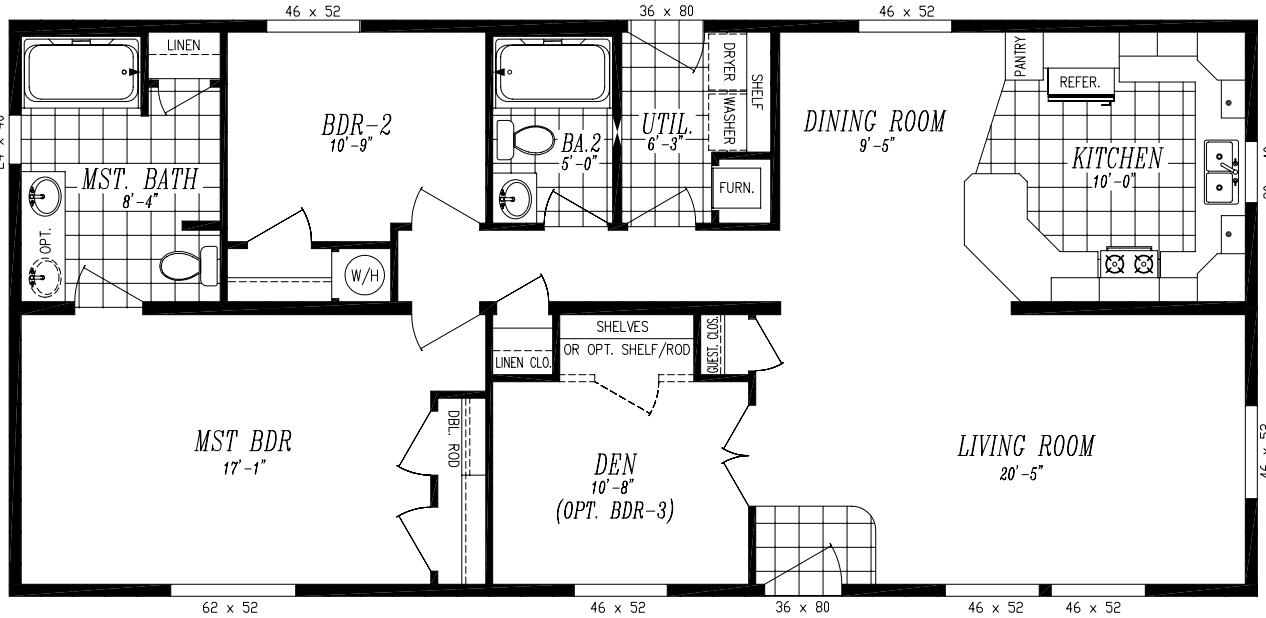

LAKECREST "24" 9563

24'-0" x 52'-0" / 60'-0" W/PORCH

APPROX. 1,248 SQ. FT.

APPROX. 1201 SQ. FT. W/FRONT
DOOR MOVE.

MUST HAVE ADD'L
3RD. DOOR W/OPT GARAGE

46 x 40

62 x 52

OPT. 8'-0" PORCH

OPT. REC. ENTRY

OPT. 4'-0" PORCH
WITH FRONT DOOR MOVE