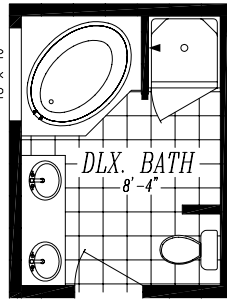

LAKECREST "24" 9563

24'-0" x 52'-0" / 60'-0" W/PORCH

APPROX. 1,248 SQ. FT.

APPROX. 1201 SQ. FT. W/FRONT
DOOR MOVE.

MUST HAVE ADD'L
3RD. DOOR W/OPT GARAGE

46 x 40

62 x 52

OPT. 8'-0" PORCH

OPT. REC. ENTRY

OPT. 4'-0" PORCH
WITH FRONT DOOR MOVE