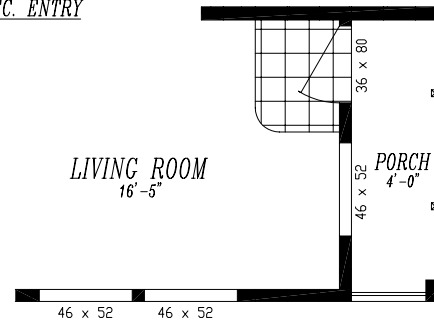

LAKECREST "24" 9563

24'-0" x 52'-0" / 60'-0" W/PORCH

APPROX. 1,248 SQ. FT.

APPROX. 1201 SQ. FT. W/FRONT
DOOR MOVE.

MUST HAVE ADD'L
3RD. DOOR W/OPT GARAGE

46 x 40

62 x 52

OPT. 8'-0" PORCH

OPT. REC. ENTRY

OPT. 4'-0" PORCH
WITH FRONT DOOR MOVE