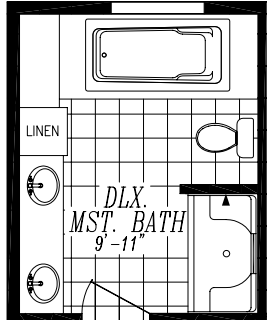

LAKECREST 5228-9501

26'-8" x 52'-0"

APPROX. 1386 SQ. FT.

DLX. BATH-1

(with 60 or 36" shower)

DLX. BATH-2

46 x 12
46 x 40

DLX. BATH-3

(3) 46 x 20

OPT. 1/4 ROUND ORIGAMI WINDOWS

46 x 72-83 46 x 83-72

OPT. SUNBURST ORIGAMI WINDOWS

30 x 59 46 x 80 30 x 59

OPT. CLERESTORY WINDOWS

36 x 20 36 x 20 36 x 20
36 x 59 36 x 59 36 x 59