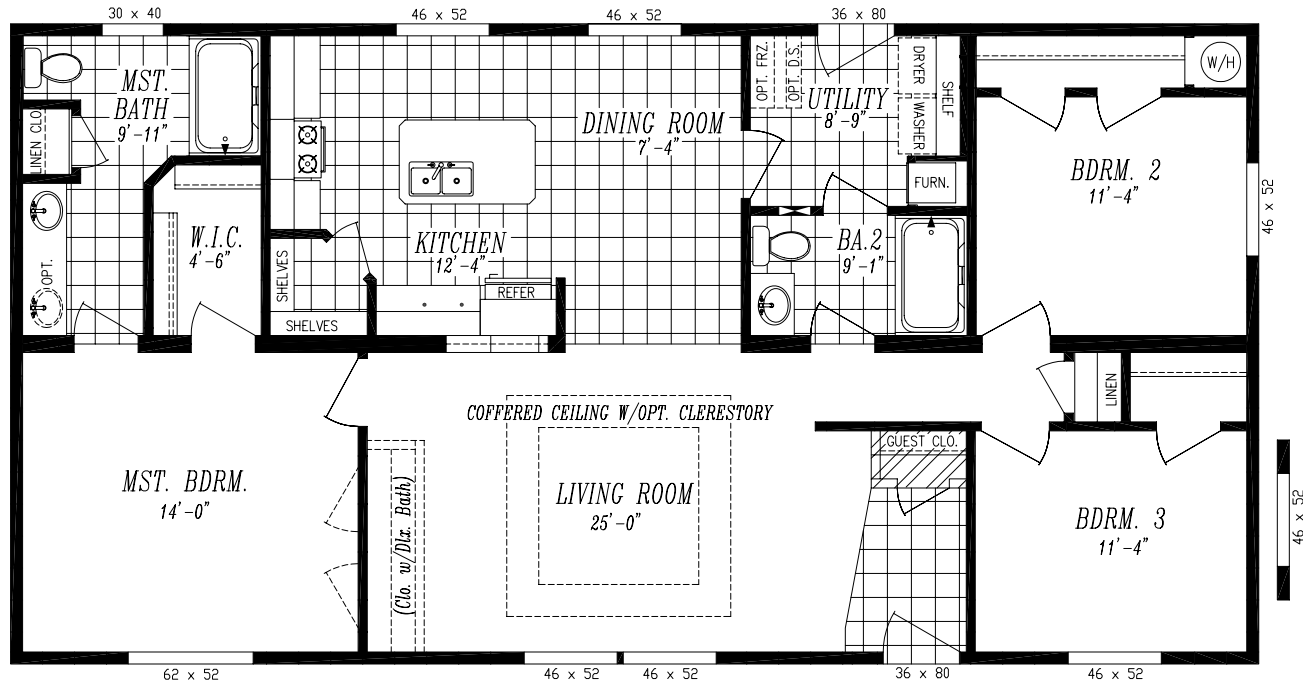

LAKECREST 5228-9501

26'-8" x 52'-0"

APPROX. 1386 SQ. FT.

DLX. BATH-1

(with 60 or 36" shower)

DLX. BATH-2

46 x 12
46 x 40

DLX. BATH-3

(3) 46 x 20

OPT. 1/4 ROUND ORIGAMI WINDOWS

46 x 72-83 46 x 83-72

OPT. SUNBURST ORIGAMI WINDOWS

30 x 59 46 x 80 30 x 59

OPT. CLERESTORY WINDOWS

36 x 20 36 x 20 36 x 20
36 x 59 36 x 59 36 x 59