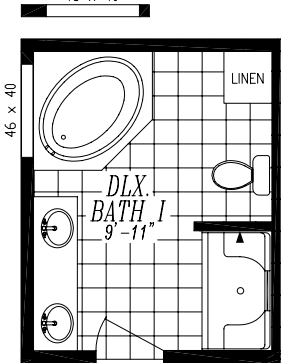

LAKECREST 5228-9501

26'-8" x 52'-0"

APPROX. 1386 SQ. FT.

DLX. BATH-1

(with 60 or 36" shower)

DLX. BATH-2

46 x 12
46 x 40

DLX. BATH-3

(3) 46 x 20

OPT. 1/4 ROUND ORIGAMI WINDOWS

46 x 72-83 46 x 83-72

OPT. SUNBURST ORIGAMI WINDOWS

30 x 59 46 x 80 30 x 59

OPT. CLERESTORY WINDOWS

36 x 20 36 x 20 36 x 20
36 x 59 36 x 59 36 x 59