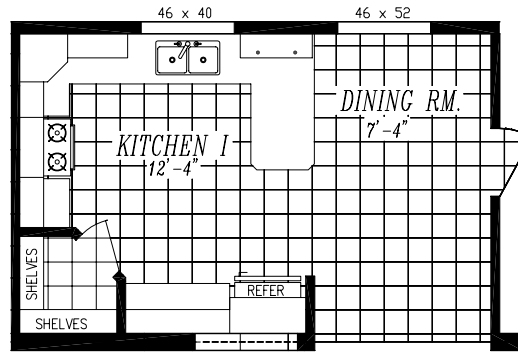

LAKECREST 5228-9501

26'-8" x 52'-0"

APPROX. 1386 SQ. FT.

DLX. BATH-1

(with 60 or 36" shower)

DLX. BATH-2

46 x 12
46 x 40

DLX. BATH-3

(3) 46 x 20

OPT. 1/4 ROUND ORIGAMI WINDOWS

46 x 72-83 46 x 83-72

OPT. SUNBURST ORIGAMI WINDOWS

30 x 59 46 x 80 30 x 59

OPT. CLERESTORY WINDOWS

36 x 20 36 x 20 36 x 20
36 x 59 36 x 59 36 x 59