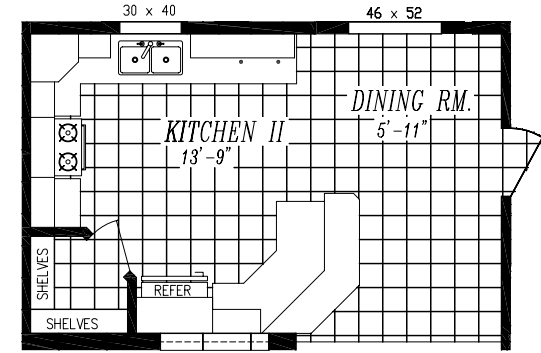

LAKECREST 5228-9501

26'-8" x 52'-0"

APPROX. 1386 SQ. FT.

DLX. BATH-1

(with 60 or 36" shower)

DLX. BATH-2

46 x 12
46 x 40

DLX. BATH-3

(3) 46 x 20

OPT. 1/4 ROUND ORIGAMI WINDOWS

46 x 72-83 46 x 83-72

OPT. SUNBURST ORIGAMI WINDOWS

30 x 59 46 x 80 30 x 59

OPT. CLERESTORY WINDOWS

36 x 20 36 x 20 36 x 20
36 x 59 36 x 59 36 x 59