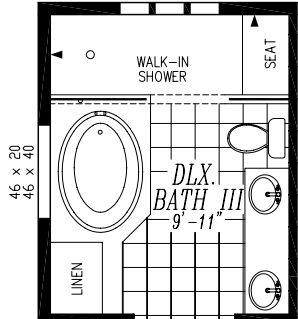

LAKECREST 5228-9501

26'-8" x 52'-0"

APPROX. 1386 SQ. FT.

DLX. BATH-1

(with 60 or 36" shower)

DLX. BATH-2

46 x 12
46 x 40

DLX. BATH-3

(3) 46 x 20

OPT. 1/4 ROUND ORIGAMI WINDOWS

46 x 72-83 46 x 83-72

OPT. SUNBURST ORIGAMI WINDOWS

30 x 59 46 x 80 30 x 59

OPT. CLERESTORY WINDOWS

36 x 20 36 x 20 36 x 20
36 x 59 36 x 59 36 x 59